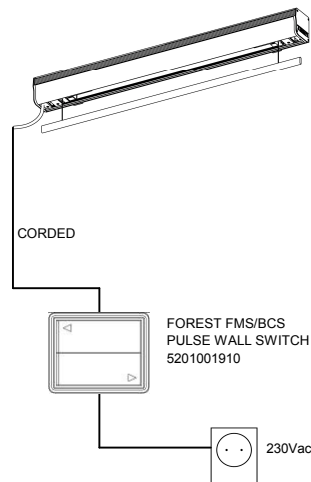

MECHANICAL SWITCH