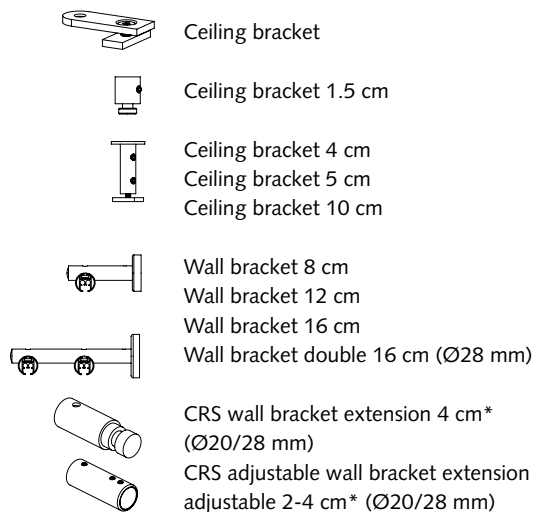

ORDER FORM CRS CORDED - ROD SYSTEM

FOREST DRAPERY HARDWARE UK LIMITED, UNITED KINGDOM, JUNE 2026

White PC
 Gold AN
 Inox AN
 Stone Grey PC
 Antique PC
 Anthracite PC
 Chrome
 Taupe PC

FIXATION:

Ceiling bracket
 Ceiling bracket 1.5 cm
 Ceiling bracket 4 cm
 Ceiling bracket 5 cm
 Ceiling bracket 10 cm
 Wall bracket 8 cm
 Wall bracket 12 cm
 Wall bracket 16 cm
 Wall bracket double 16 cm (Ø28 mm)
 CRS wall bracket extension 4 cm* (Ø20/28 mm)
 CRS adjustable wall bracket extension adjustable 2-4 cm* (Ø20/28 mm)

* Surcharge

Standard number of brackets: (single and double system)

< 200 cm: 3 201-250 cm: 4 251-300 cm: 5 301-400 cm: 6
 401-450 cm: 7 451-500 cm: 8 501-580 cm: 9

Extra brackets:

piece(s) (if more brackets = surcharge)

ACCESSORIES:

Left	Right			
Drop height (from ceiling):			cm (standard 150 cm from ceiling)	
Cord colour:	White	Grey	Black	
Tension/ weight	Design chain weight	White	Grey	Black
	Wall mount safety box chain/cord (extra costs)			

Bending / curving:

on request only and must accompanied with a clear mall and/or drawing.

Please note: 1. With Ø28mm: distance from wall to rod > 22cm, with 90° angle.

Requests:

Estimated production time: after date of receiving order, 10 working days. If quantity > 20 pieces, by negotiation.